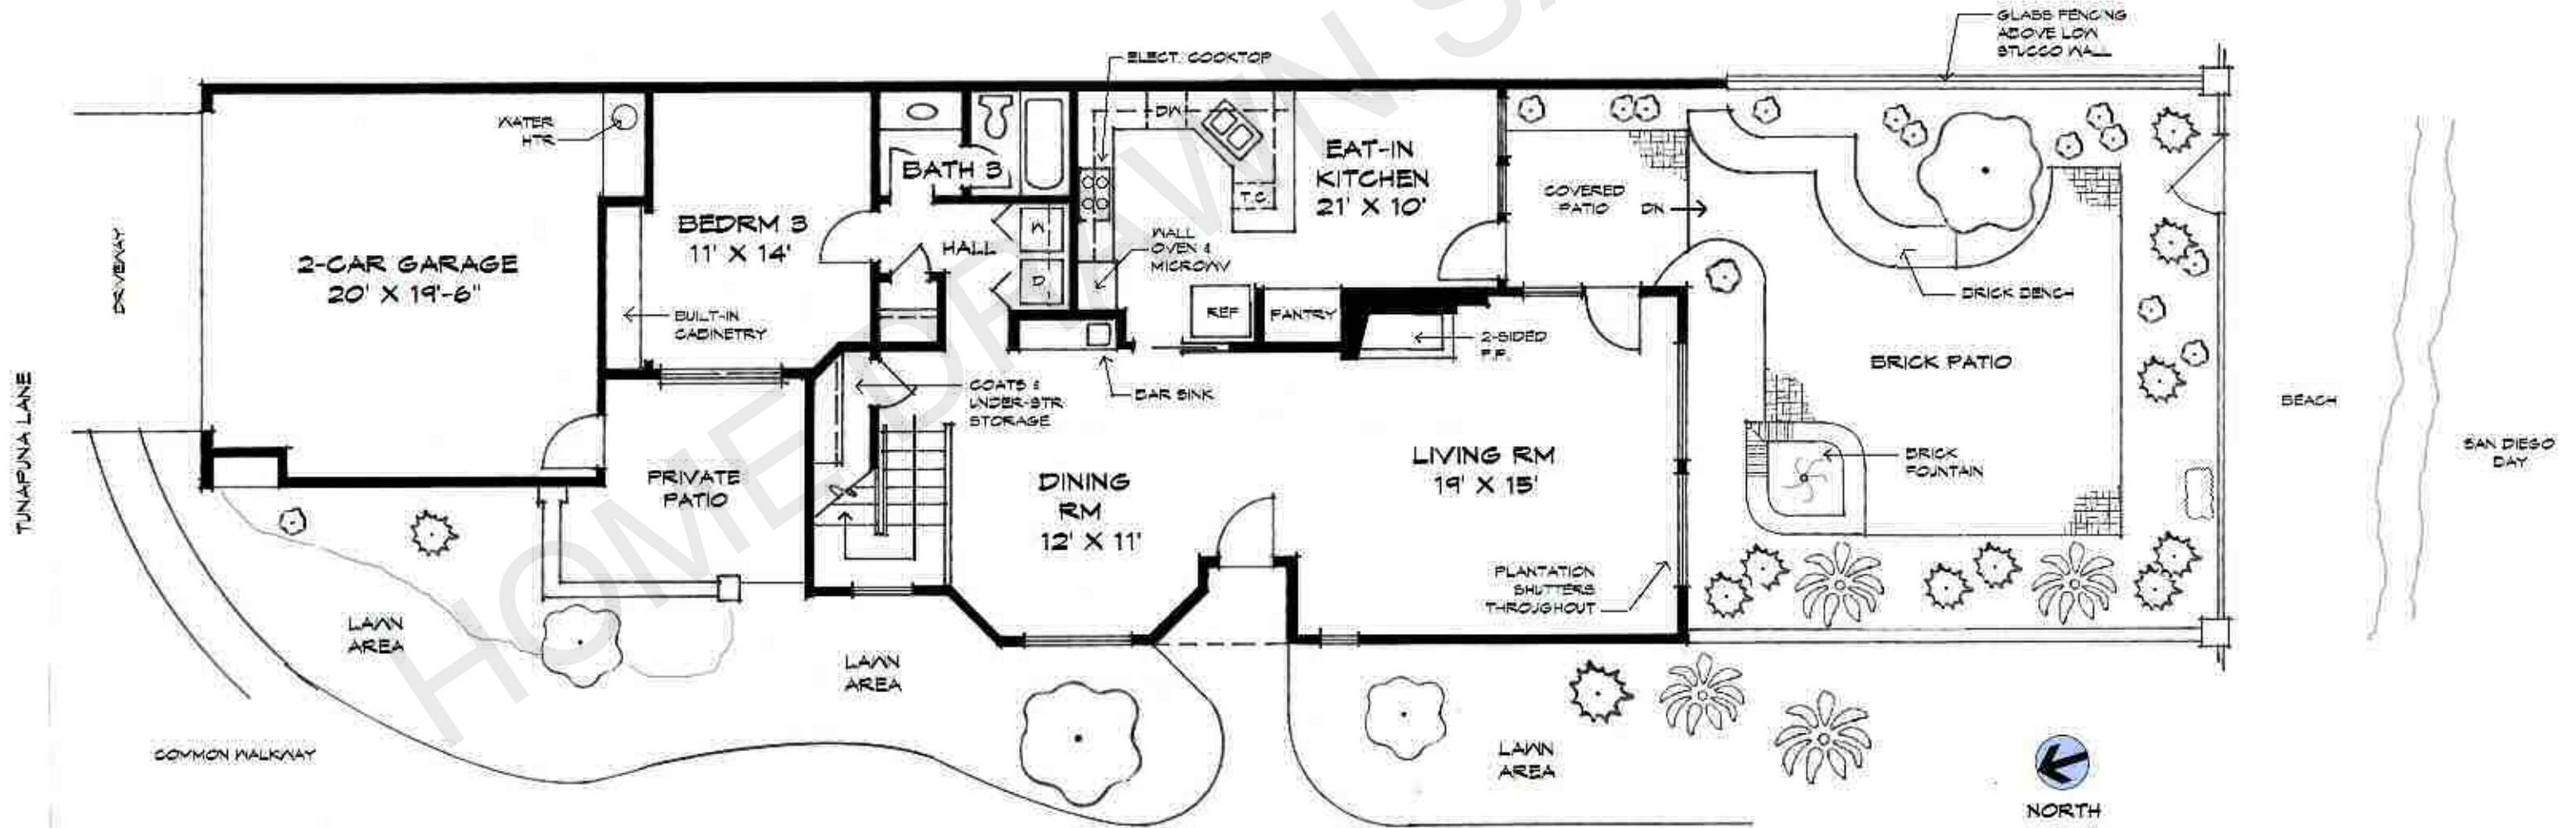

7 TUNAPUNA LANE
 MARDI GRAS VILLAGE
 CORONADO CAYS
 CORONADO, CA 92118

SECOND FLOOR PLAN

SCALE APPROXIMATE
 MEASUREMENTS SHOULD BE
 CONFIRMED

FIRST FLOOR PLAN

END UNIT