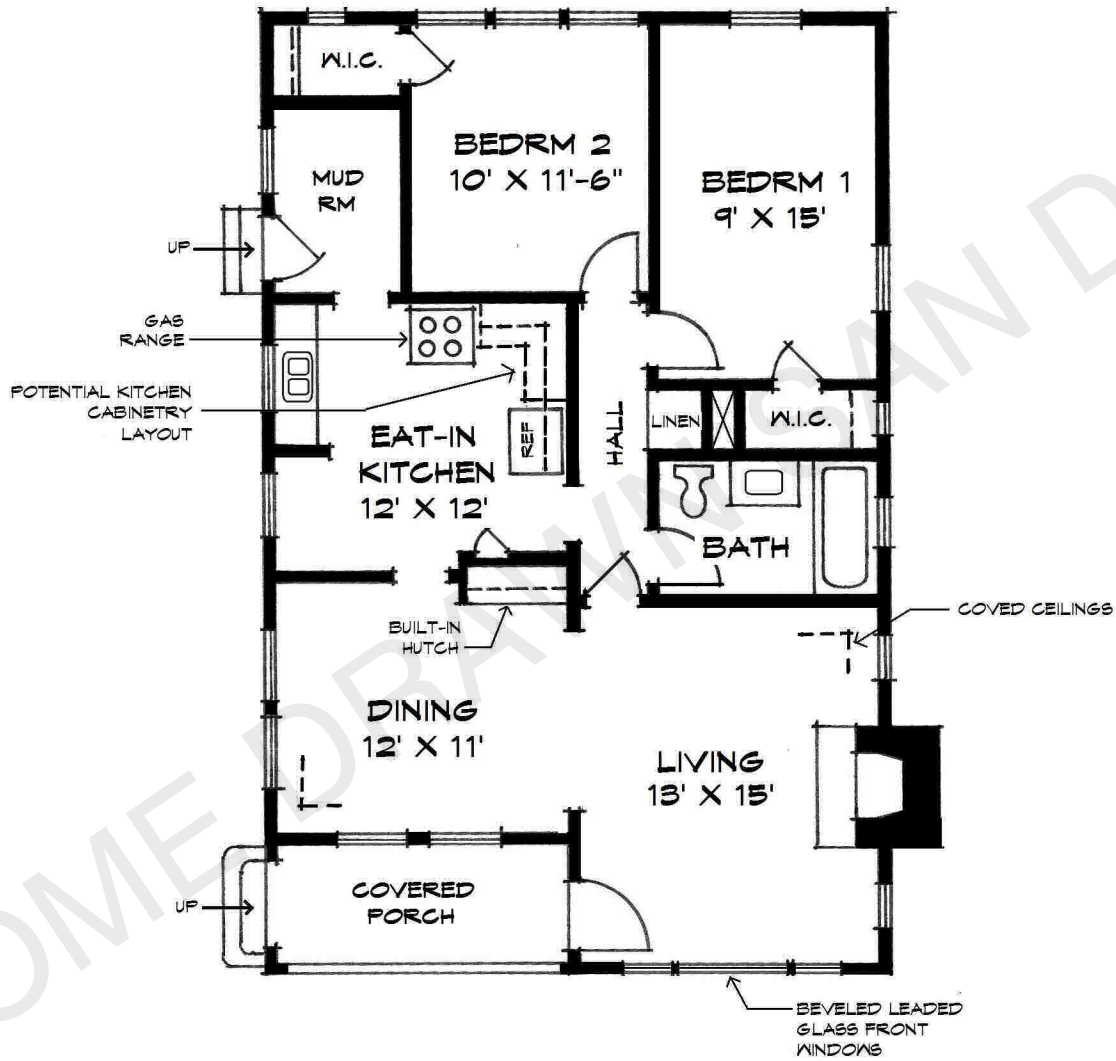

5072 35TH STREET  
SAN DIEGO, CA  
92116

NORTH

# SITE PLAN

5072 35TH STREET  
SAN DIEGO, CA  
92116

# FLOOR PLAN

SCALE APPROXIMATE  
MEASUREMENTS SHOULD BE  
CONFIRMED.

NORTH