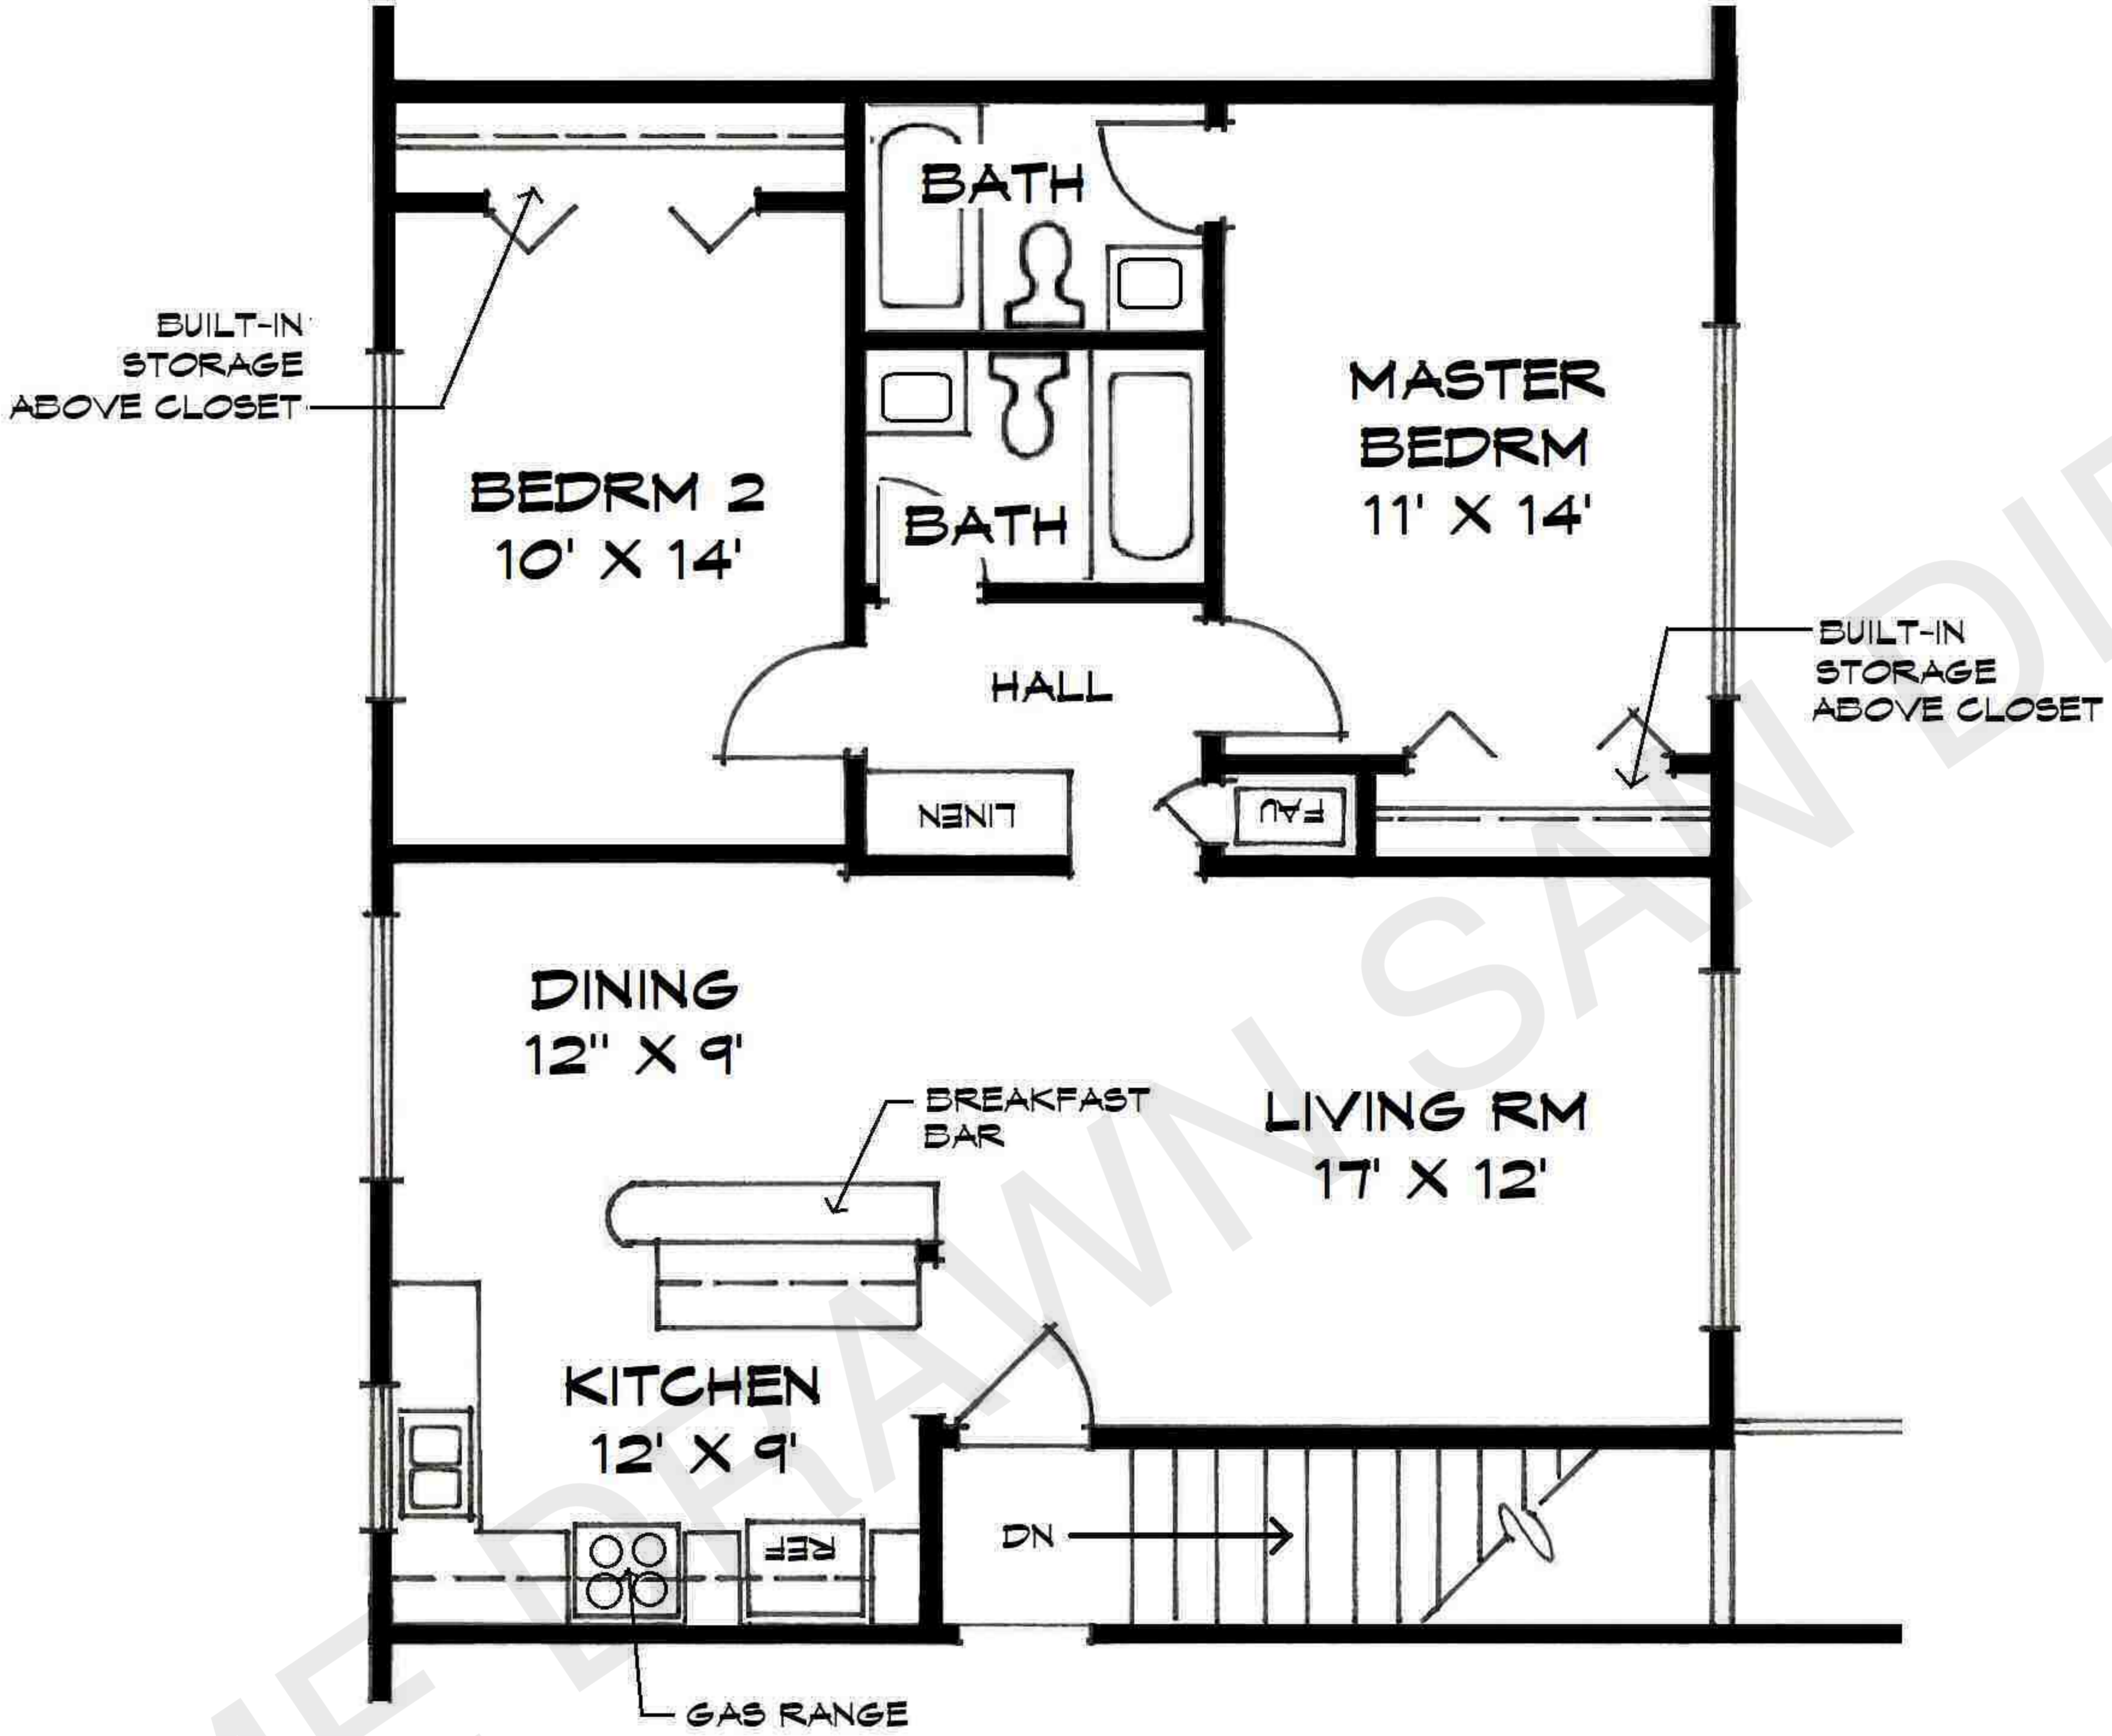

UNIT E
435 D AVENUE
CORONADO, CA
92118

SITE PLAN

UNIT E
435 D AVENUE
CORONADO, CA
92118

FLOOR PLAN - SECOND FLOOR