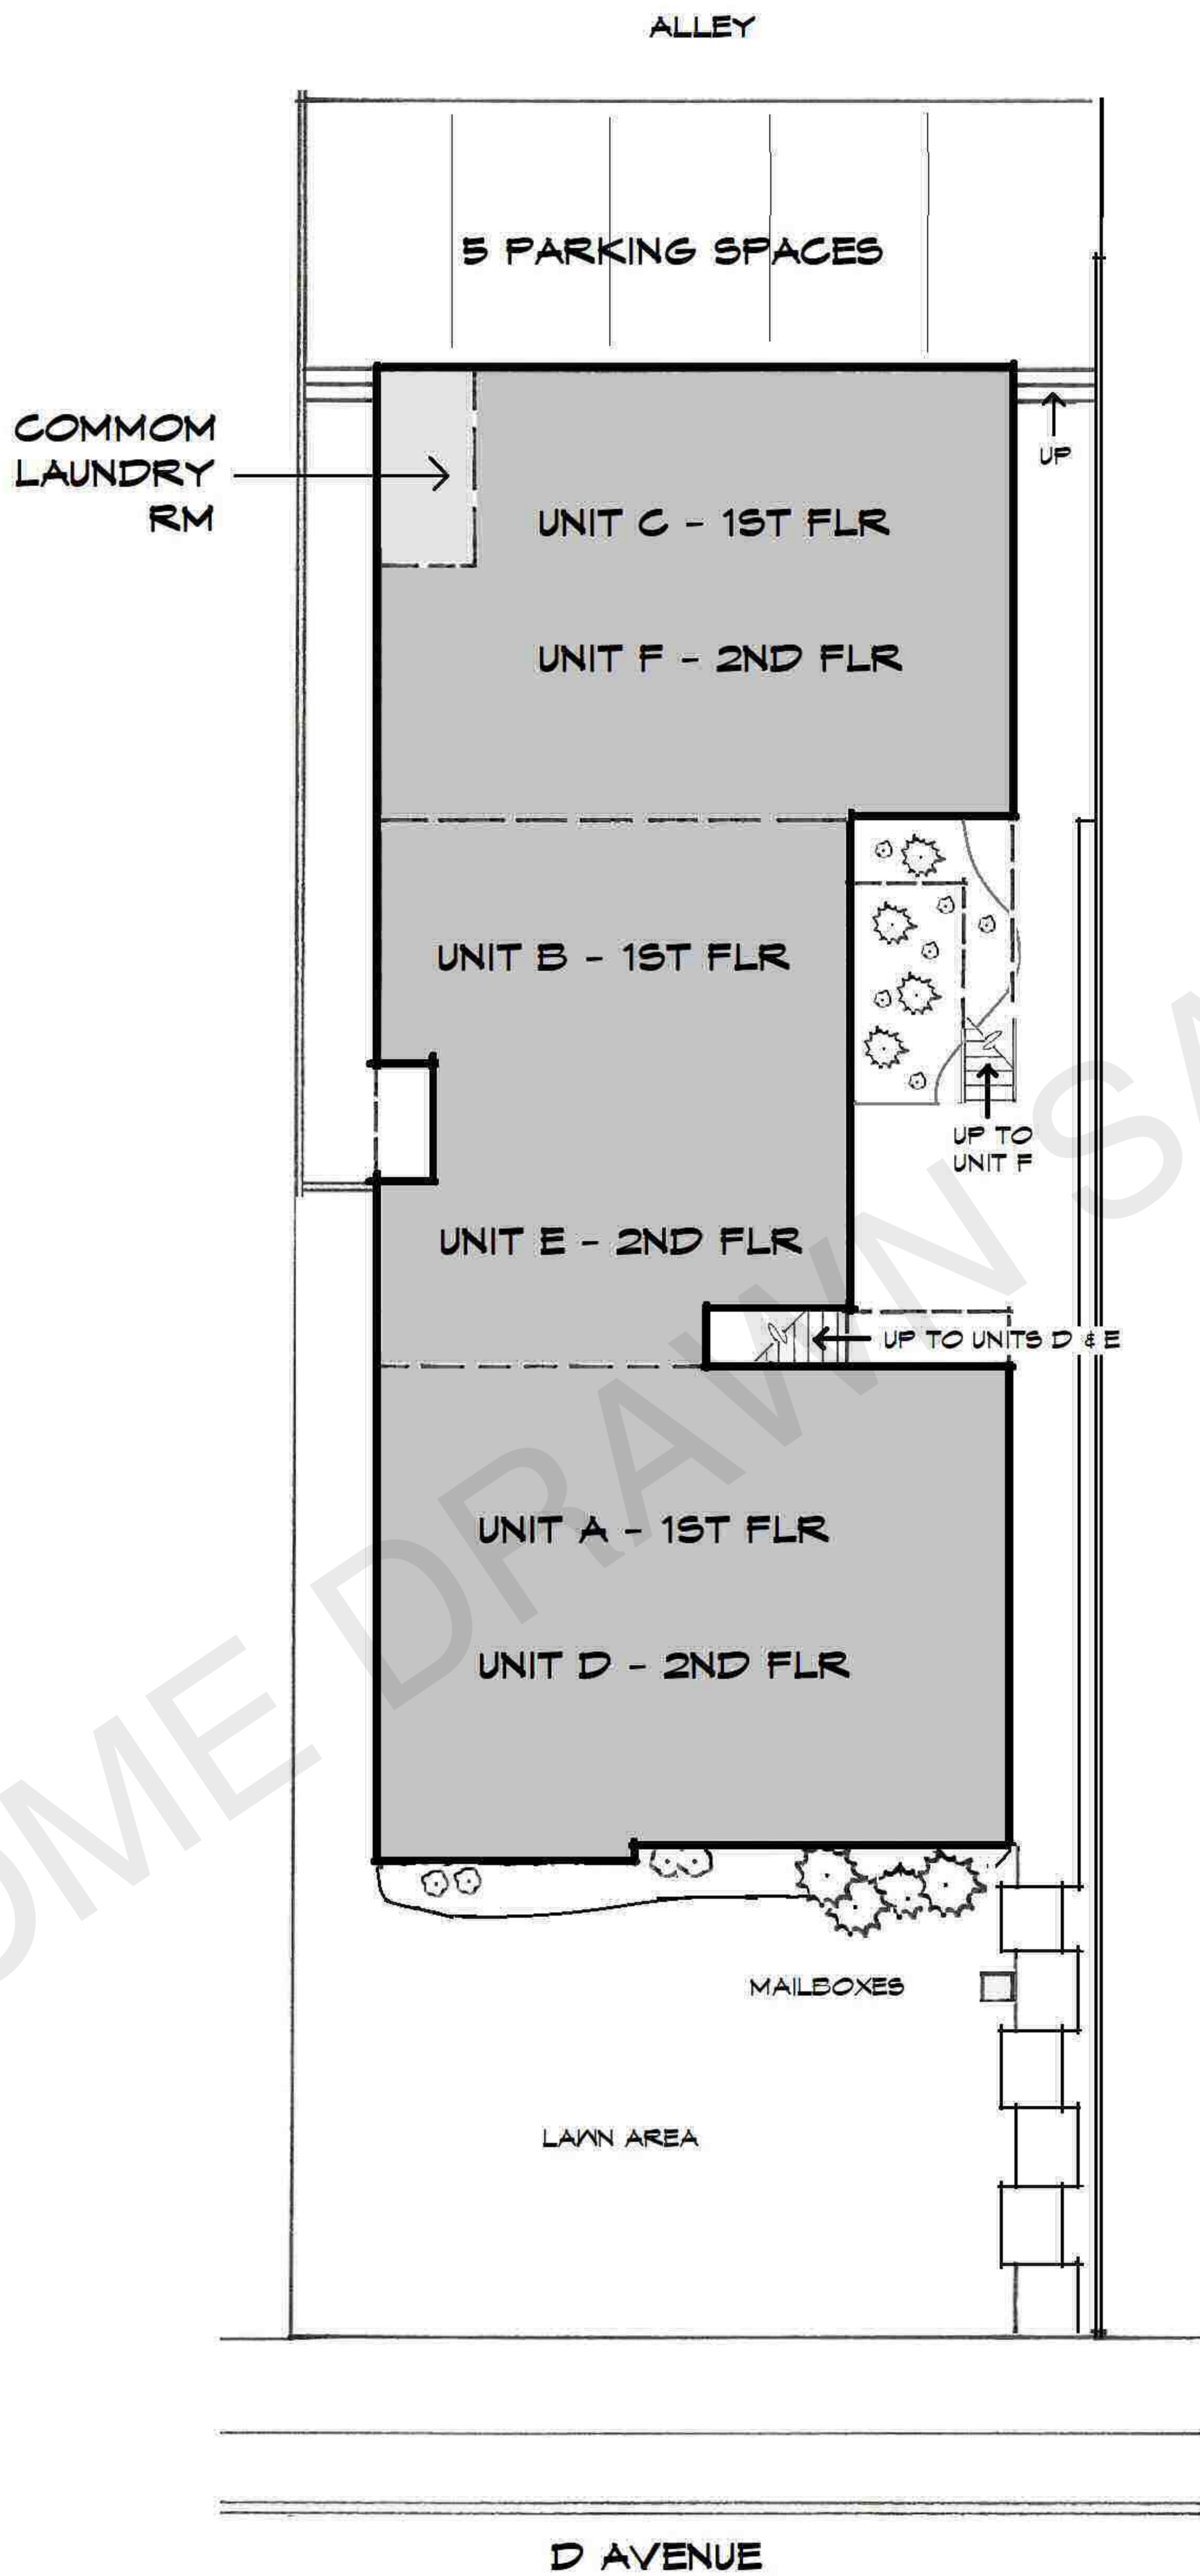

UNIT E
435 D AVENUE
CORONADO, CA
92118

SITE PLAN

UNIT E
435 D AVENUE
CORONADO, CA
92118

FLOOR PLAN - SECOND FLOOR