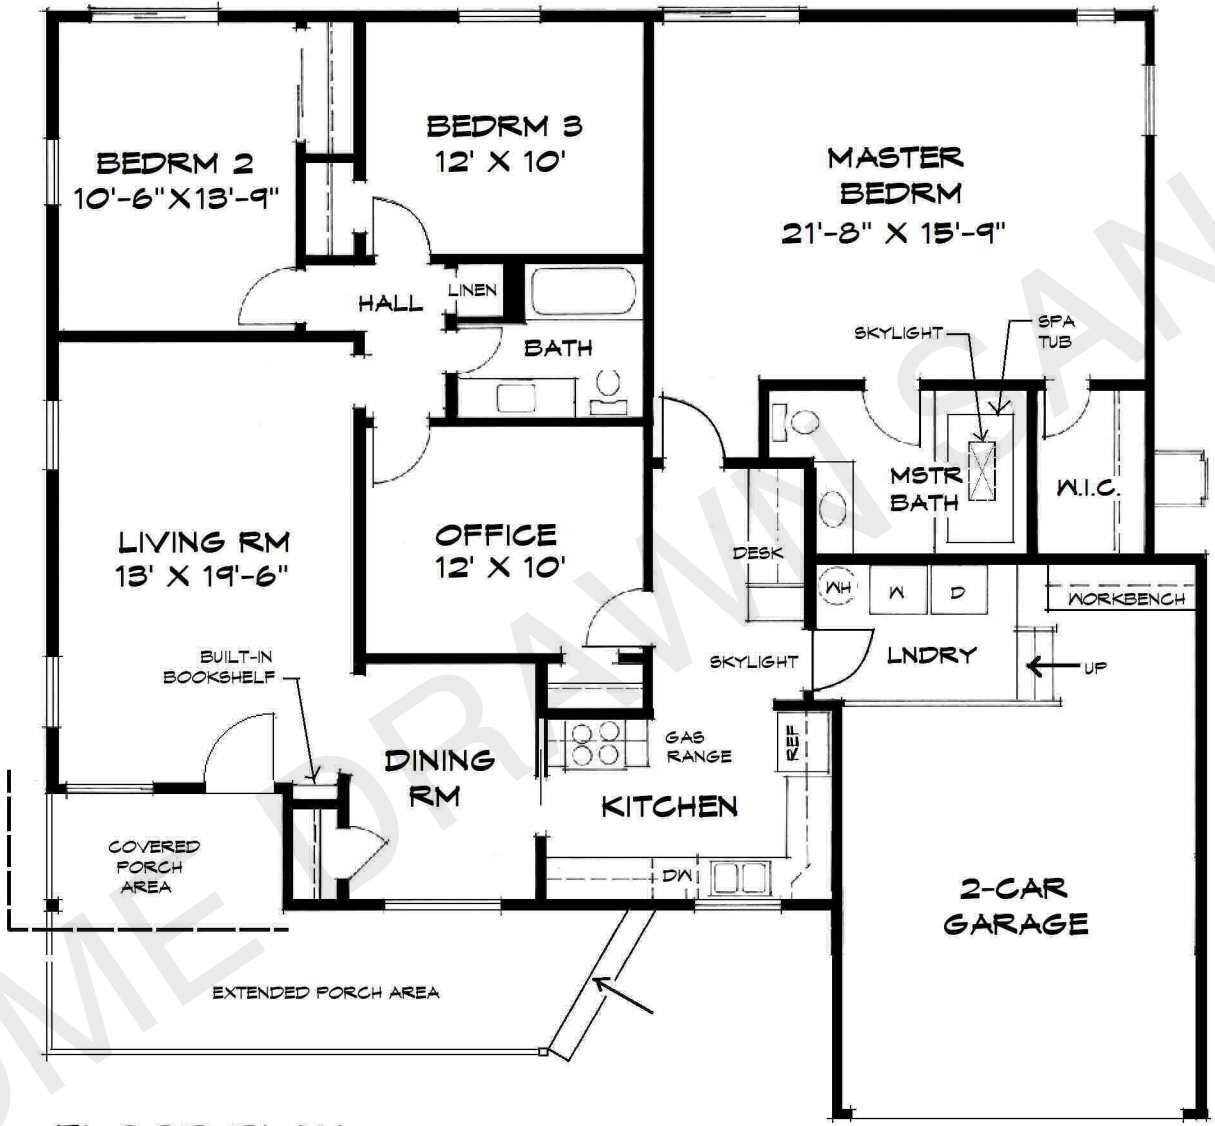

411 DAISY AVENUE  
IMPERIAL BEACH, CA  
91932

**SITE PLAN**

NORTH

411 DAISY AVENUE  
IMPERIAL BEACH, CA  
91932

### FLOOR PLAN

SCALE APPROXIMATE  
MEASUREMENTS SHOULD BE  
CONFIRMED  
PRIOR TO ANY STRUCTURAL  
MODIFICATIONS