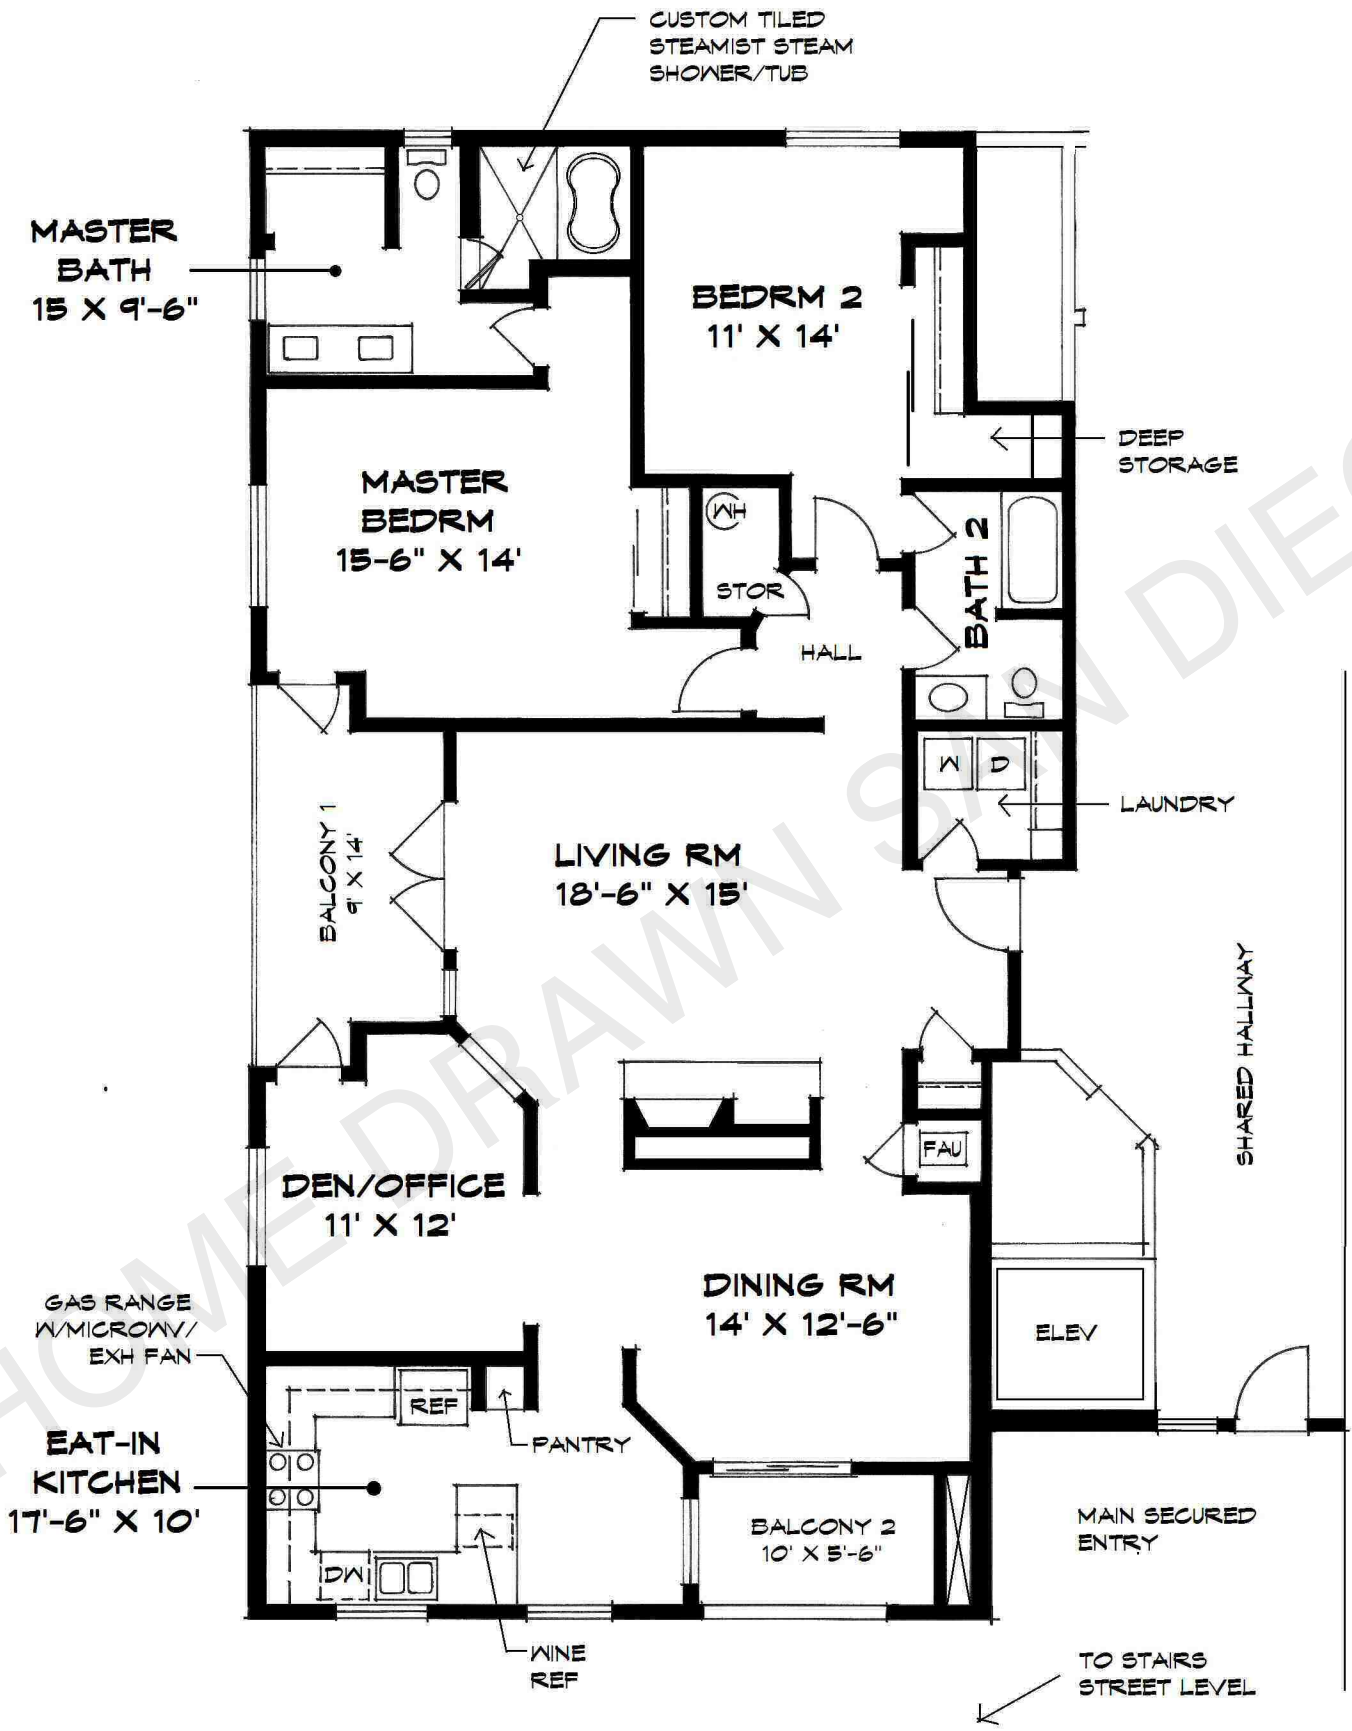

UNIT 103
 226 ORANGE AVENUE
 CORONADO, CA 92118

FLOOR PLAN

SCALE APPROXIMATE
 MEASUREMENTS SHOULD
 BE CONFIRMED.

NORTH